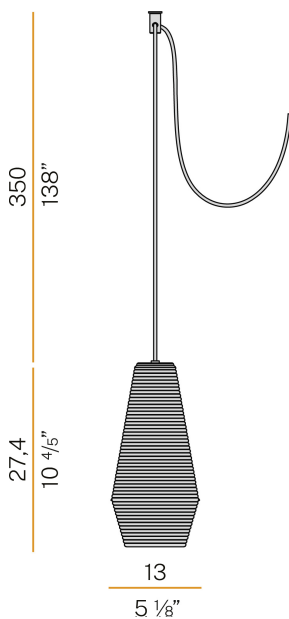

PANZERI

Olivia

220-240V AC

M09755.000.0200

black/bronze diffuser

Data sheet

CODE	M09755.000.0200
SYSTEM POWER CONSUMPTION	max 57W
LIGHT SOURCE	LED retrofit / halogen
LIGHT SOURCE KIT	* included
COMPATIBLE SOURCES	LED retrofit bulb 8W E27 2700K Ra80 1050lm (no dimming) * / max 57W E27
COLOUR TEMPERATURE	2700K Ra>80
LIGHT DISTRIBUTION	diffused
POWER SUPPLY	220-240V AC
FREQUENCY	50/60Hz
NOMINAL LUMINOUS FLUX	1050lm
WEIGHT	1,04 Kg
PROTECTION DEGREE	IP20
COLOUR TOLLERANCES	SDCM <6
PACKING DIMENSIONS (CM)	0,0 x 0,0 x 0,0

Multiple suspension lighting fixture for interiors, with direct and indirect light emission. Rough aluminium structure.

Diffuser in blown glass with white, crystal, steel, amber, bronze, tobacco or green ribbing finish.

Turned pickled sheet metal closing disk in black or mat brass polyacrylic paint. 3,5m (137,8") long suspension and power cable in PVC with black fabric covering. Provided without power canopy, complete with polycarbonate hook.

Technical drawing